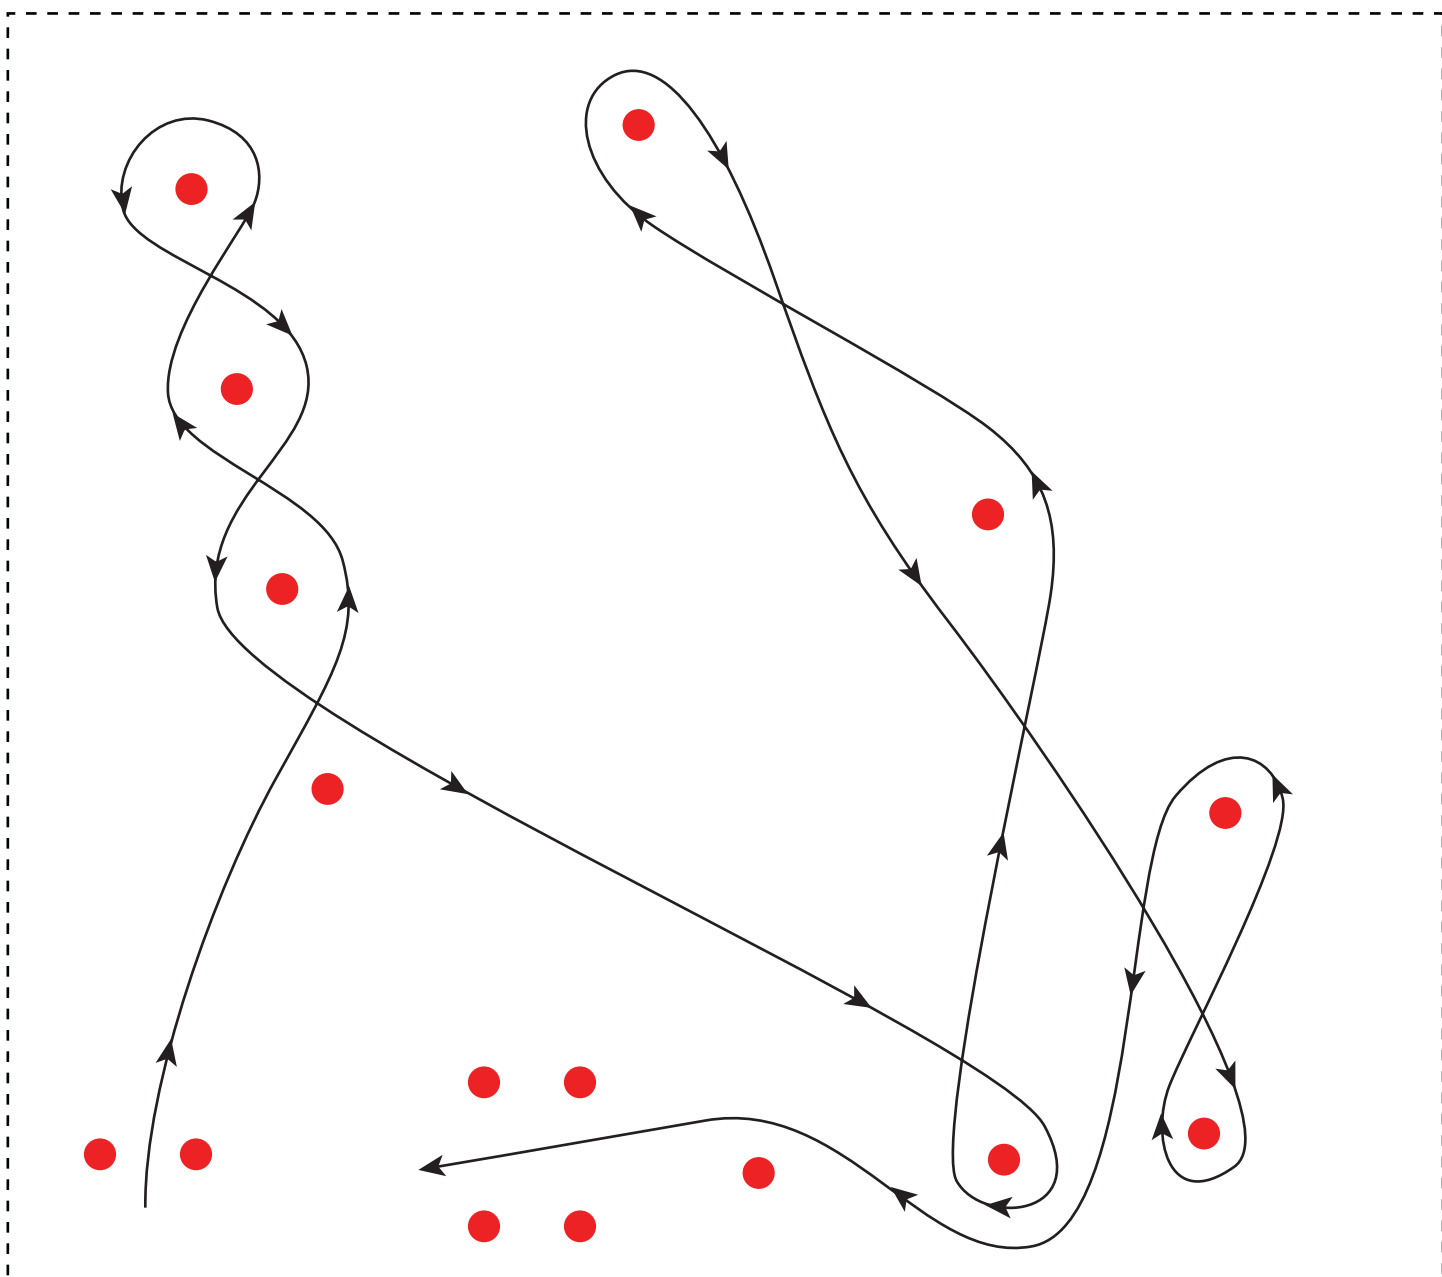

Bosch Engineering 2010 GYMKHANA

Course Map

COURSE KEY		
●	=	cone
—	=	route
➔	=	direction

Start

Finish